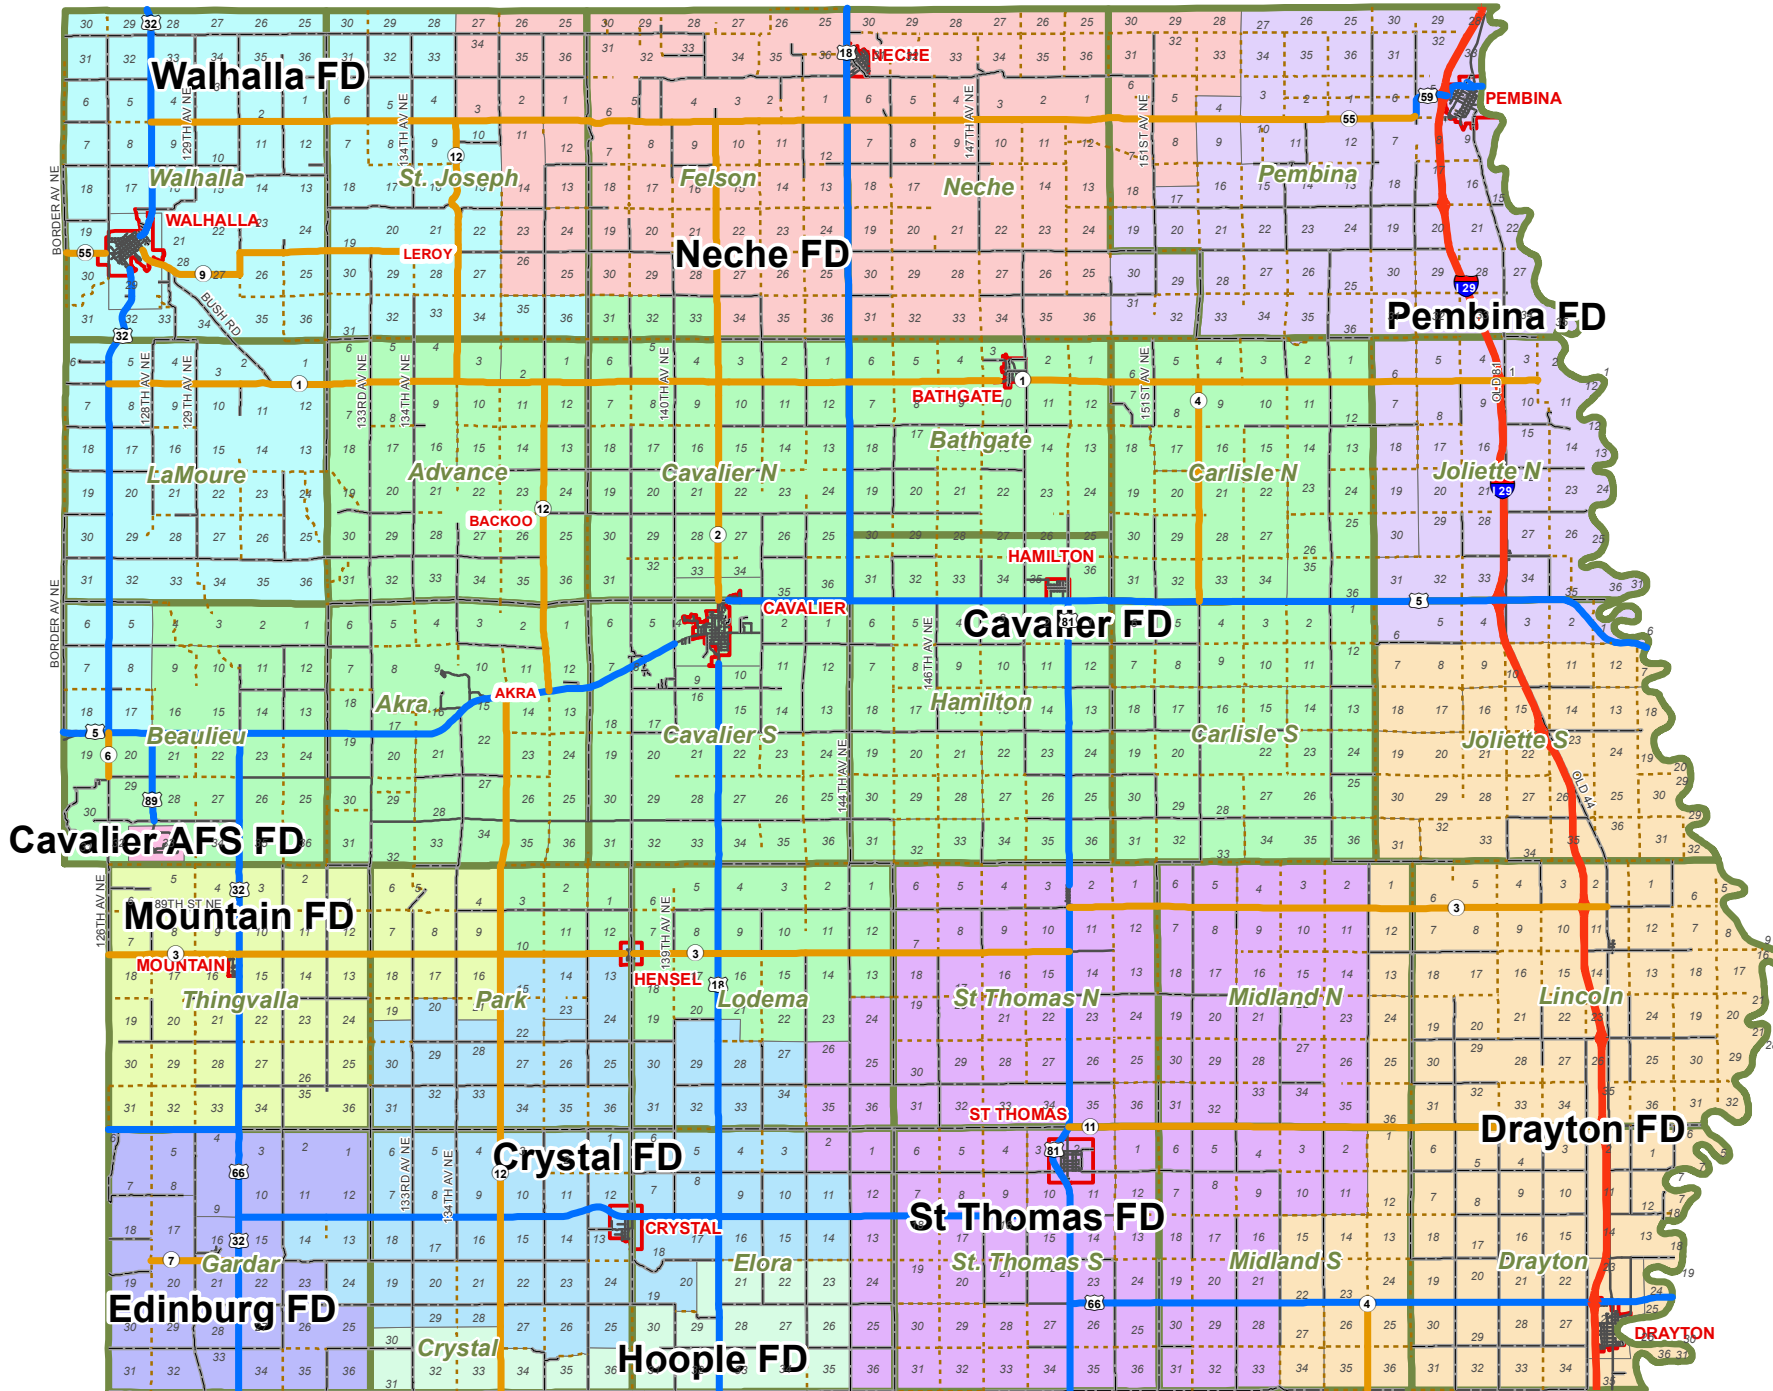

Pembina County Fire Departments

Pembina
County
NORTH DAKOTA

FIRE DEPARTMENTS

- Cavalier AFS FD
- Cavalier FD
- Crystal FD
- Drayton FD
- Edinburg FD
- Hoople FD
- Mountain FD
- Neche FD
- Pembina FD
- St. Thomas FD
- Walhalla FD

ROADS

- Interstate
- Highway
- County
- Asphalt
- Gravel
- Dirt

Other Symbols:

- Incorporated Cities
- Townships